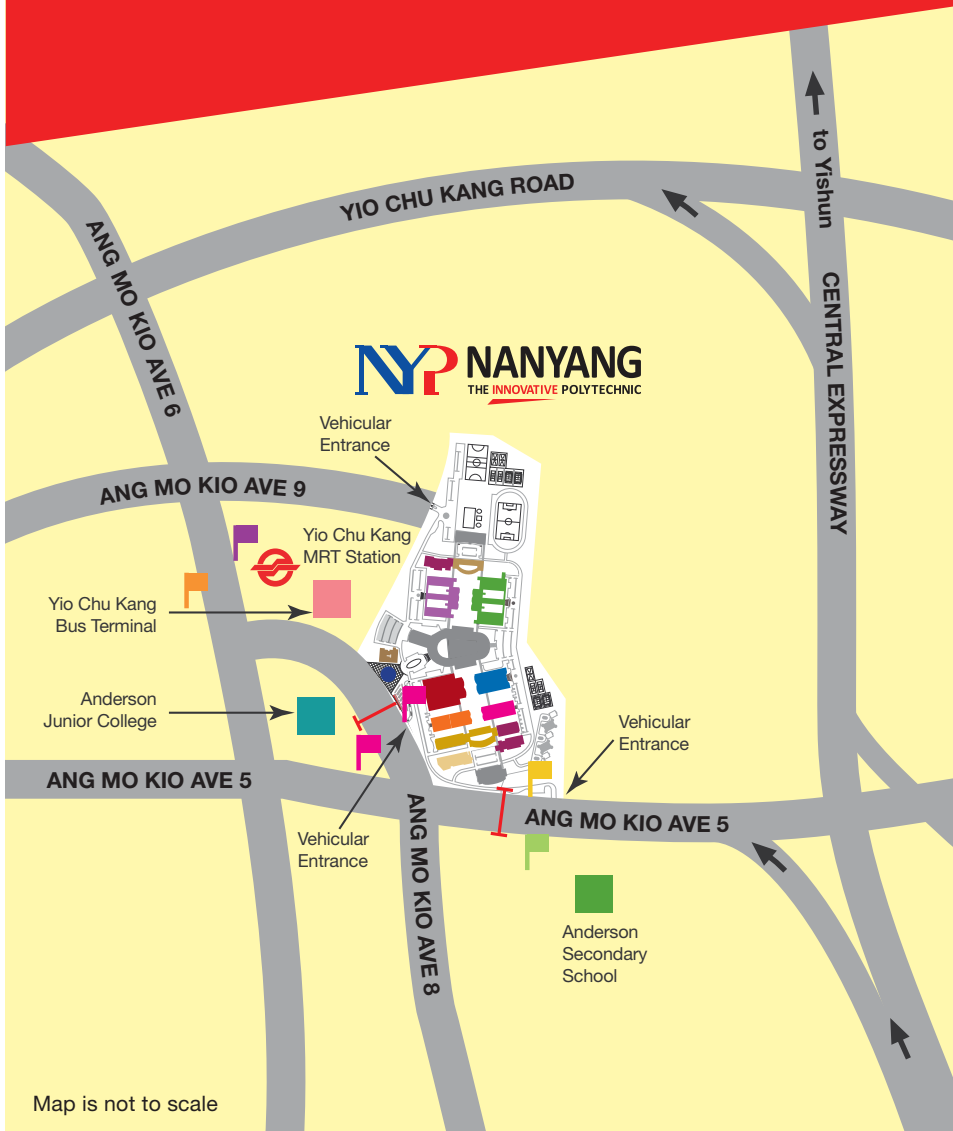

CAMPUS MAP

CENTRAL

Block A

- Academy of Lifelong Learning and Skills
- Admissions Office
- Atrium
- Auditorium
- Corporate Offices
- ECG@Central (Education and Career Guidance)
- i@Central (Information & Service Centre)
- Library
- NYP Lounge
- Principal & CEO's Office
- Student Care & Guidance Office
- Theatre for the Arts

FOOD OUTLETS:

- Block A, Level 1 – FoodCentral
- Block A, Level 2 – Food Connect
- Block A, Level 2 – Koufu
- Block A, Level 4 – L'Café (within Library)
- Block E, Level 2 – North Canteen
- Block F, Level 3 – L'Rez (Training Restaurant)
- Block P, Level 2 – South Canteen
- Block P1, Basement – FoodgLe Hub
- Block T, Level 1 – T-Café

SHOPPING OUTLETS:

- Block A, Level 1 – Popular Bookstore
- Block A, Level 2 – D'Studio, Cheers, CONNECT'ON

LOCATION MAP

Map is not to scale

Information correct as at 1 December 2016

Address

Nanyang Polytechnic
180 Ang Mo Kio Avenue 8
Singapore 569830

Vehicular entrances at
Ang Mo Kio Avenues 5, 8 & 9