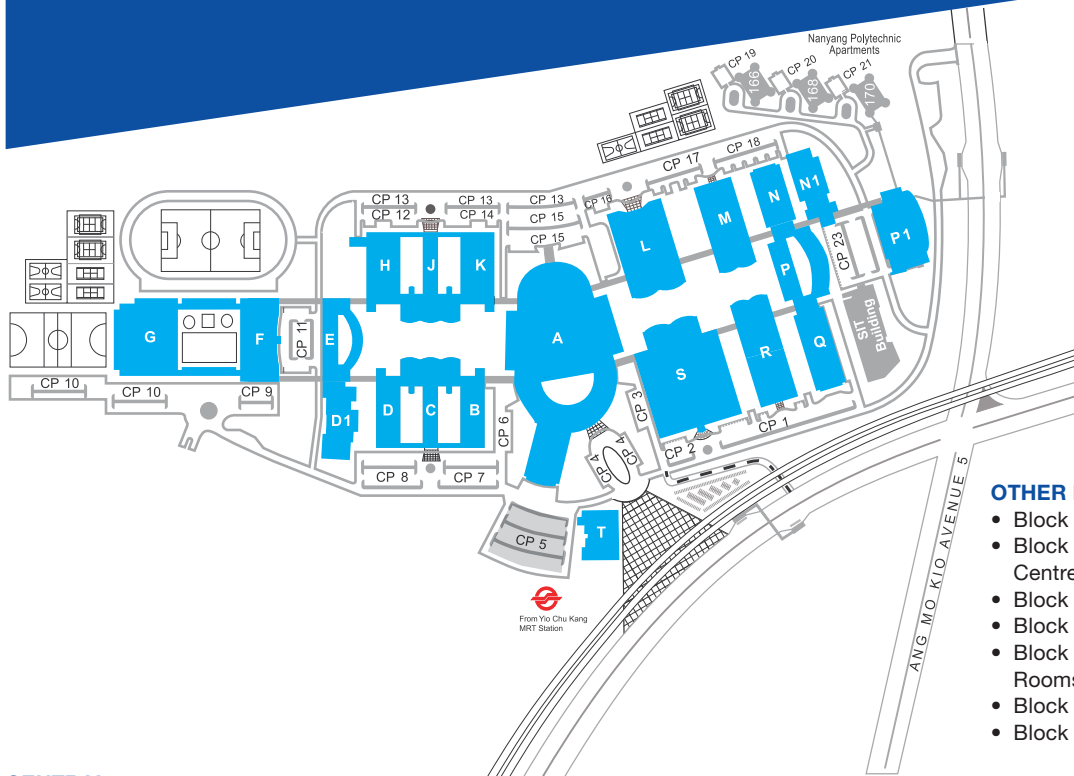

CAMPUS MAP

CENTRAL

Block A

- Academy of Lifelong Learning and Skills
- Admissions Office
- Atrium
- Auditorium
- Corporate Offices
- ECG@Central (Education and Career Guidance)
- i@Central (Information & Service Centre)
- Library
- NYP Lounge
- Principal & CEO's Office
- Student Care & Guidance Office
- Theatre for the Arts

FOOD OUTLETS:

- Block A, Level 1 – FoodCentral
- Block A, Level 2 – Food Connect
- Block A, Level 2 – Koufu
- Block A, Level 4 – L'Café (within Library)
- Block E, Level 2 – North Canteen
- Block F, Level 3 – L'Rez (Training Restaurant)
- Block P, Level 2 – South Canteen
- Block P1, Basement – FoodgLe Hub
- Block T, Level 1 – T-Café

SHOPPING OUTLETS:

- Block A, Level 1 – Popular Bookstore
- Block A, Level 2 – D'Studio, Cheers, CONNECT'ON

LOCATION MAP

Map is not to scale

Information correct as at 1 December 2016

Address

Nanyang Polytechnic
180 Ang Mo Kio Avenue 8
Singapore 569830

Vehicular entrances at
Ang Mo Kio Avenues 5, 8 & 9